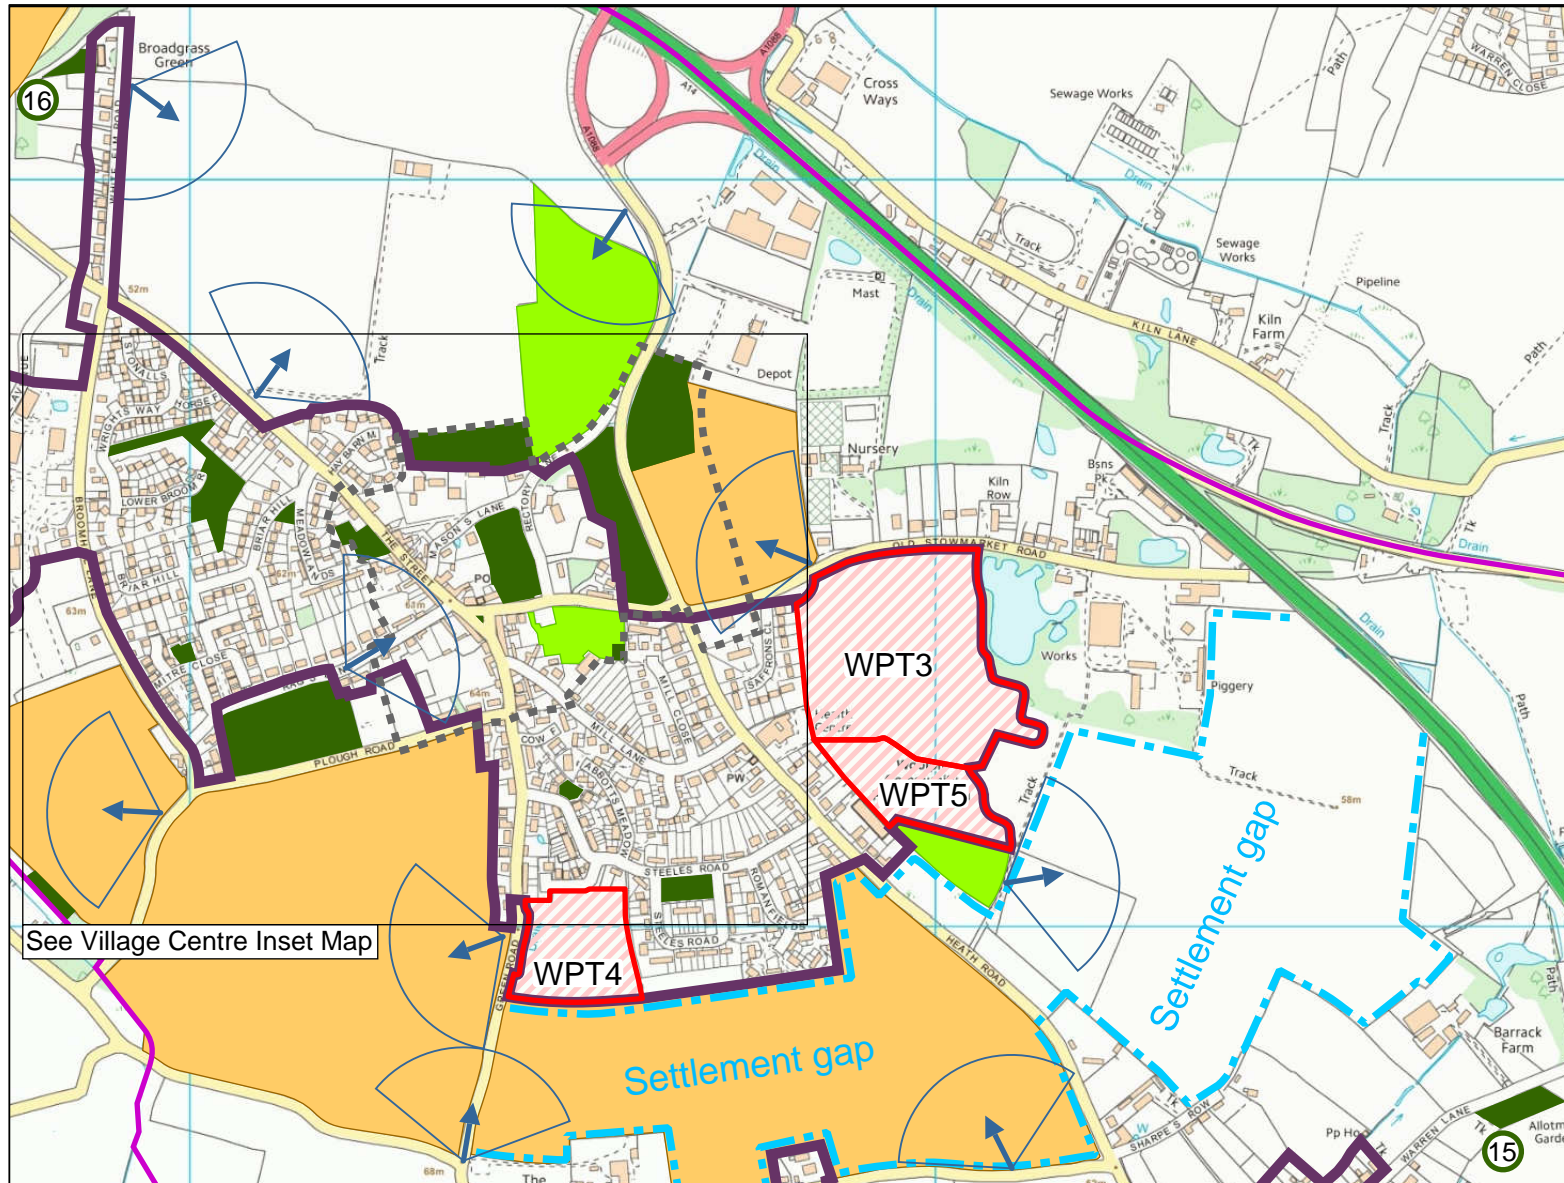

Woolpit Neighbourhood Plan

Policies Inset Map

Boundaries

- Plan area
- Settlements
- Conservation Area

Designations

- Local Green Space (WPT12)

- 15 Warren Lane allotments
- 16 Graveyard behind The Room
- Local Green Spaces 1-14 see Village Centre Inset Map*

- Sport and Recreational Area
- Area of Special Landscape Quality

- Key view

- Allocated sites WPT#

- Village centre inset map

Scale c 1:10000 0 metres 500

Base map © Crown copyright and database right. All rights reserved (100056661) 2018